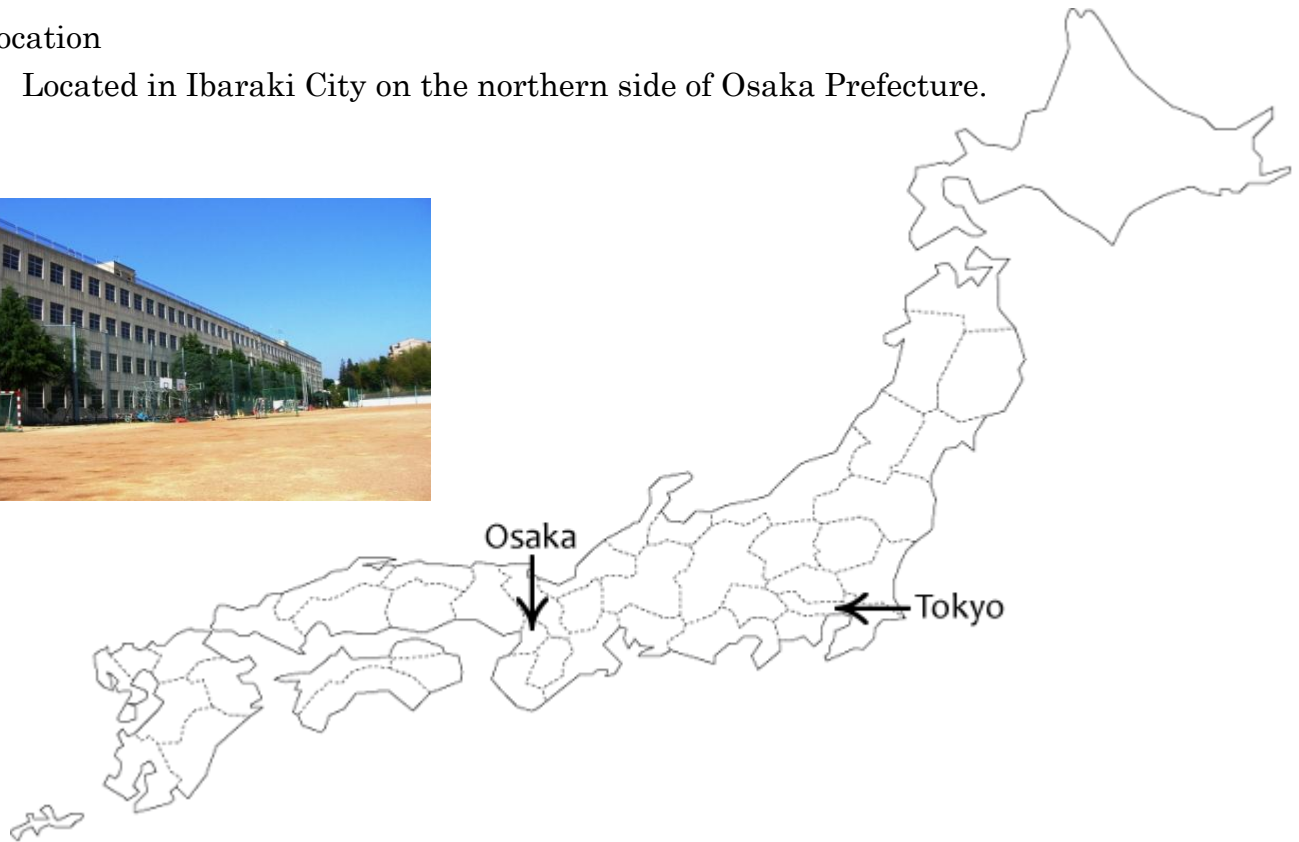

OSAKA IBARAKINISHI HIGH SCHOOL

1 Location

Located in Ibaraki City on the northern side of Osaka Prefecture.

2 Grades

First year students (10th grade) - aged 15~16

Second year students (11th grade) - aged 16~17